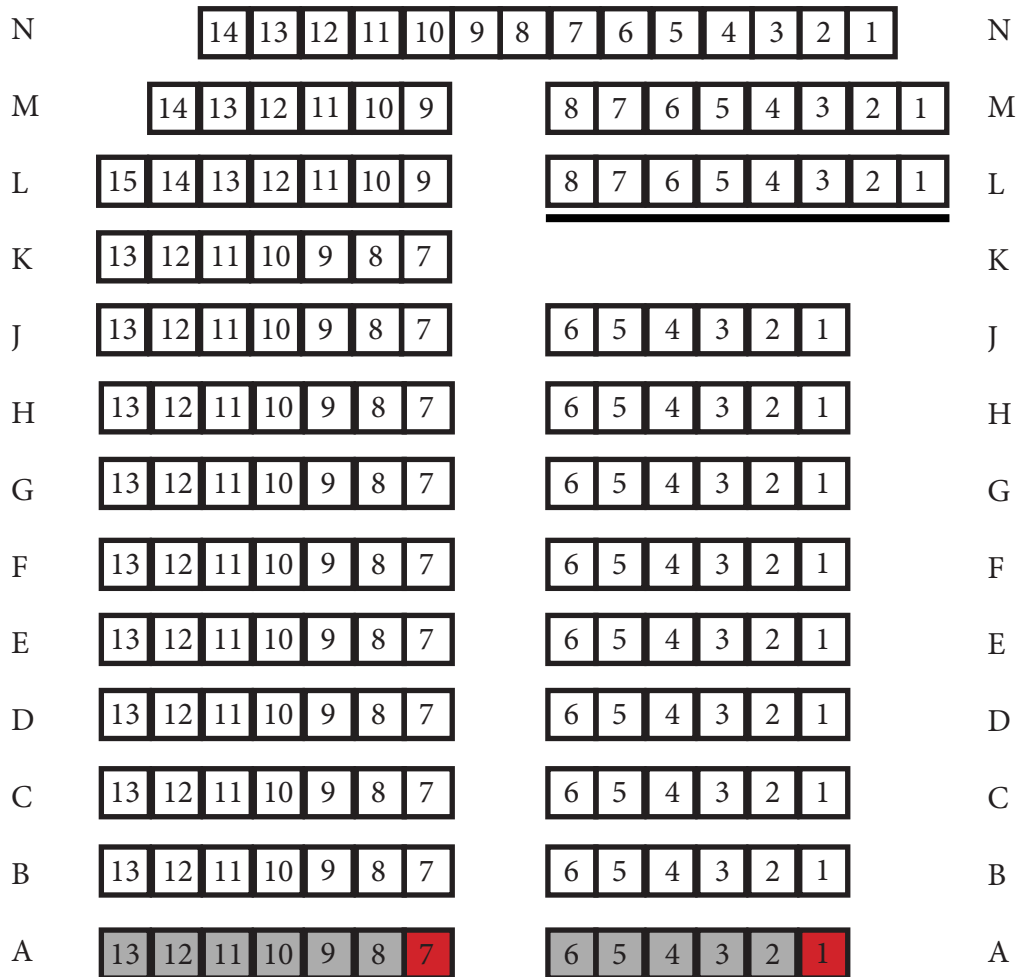

KEATING THEATRE

- Wheelchair Accessible Seat
- No Stairs
- Railing in front of seats