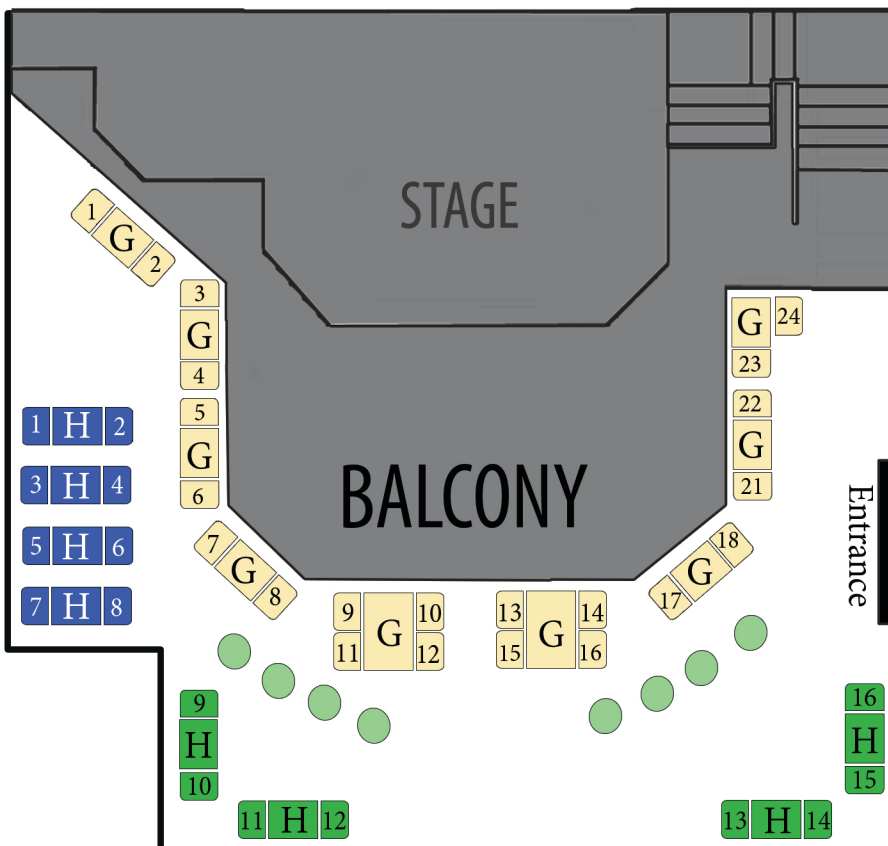

# GOLDSTEIN CABARET

- Regular Seat
- Booth Seat
- Support Beam

- Regular Seat
- High top (barstool-height chair), moves to at showtime
- Moves to at showtime