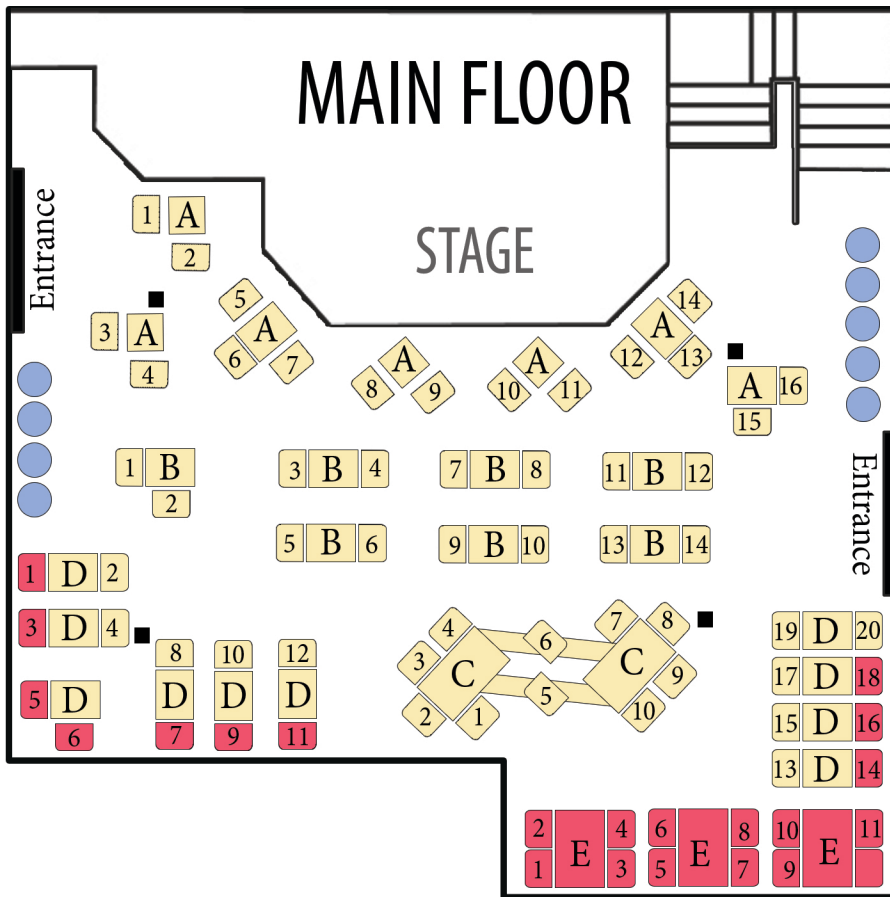

# GOLDSTEIN CABARET

- Regular Seat
- Booth Seat
- Support Beam

- Regular Seat
- High top (barstool-height chair), moves to at showtime
- Moves to at showtime