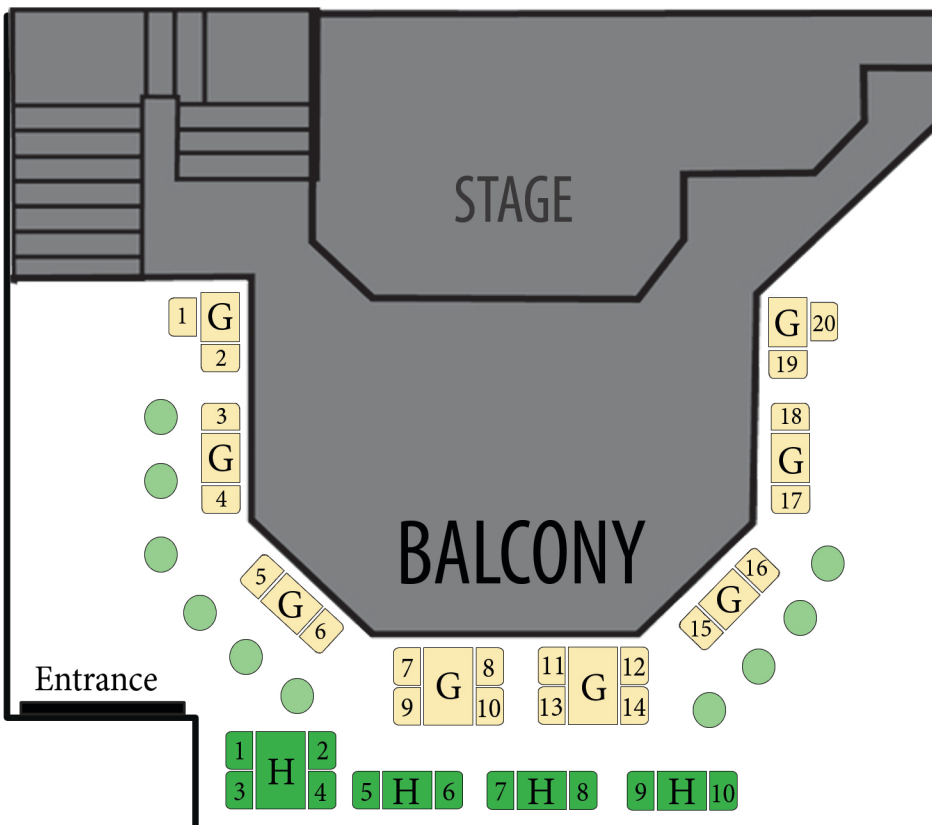

JOHN C. COURT CABARET

- Regular Seat
- Booth Seat
- Support Beam

- Regular Seat
- High top (barstool-height chair), moves to ● at showtime