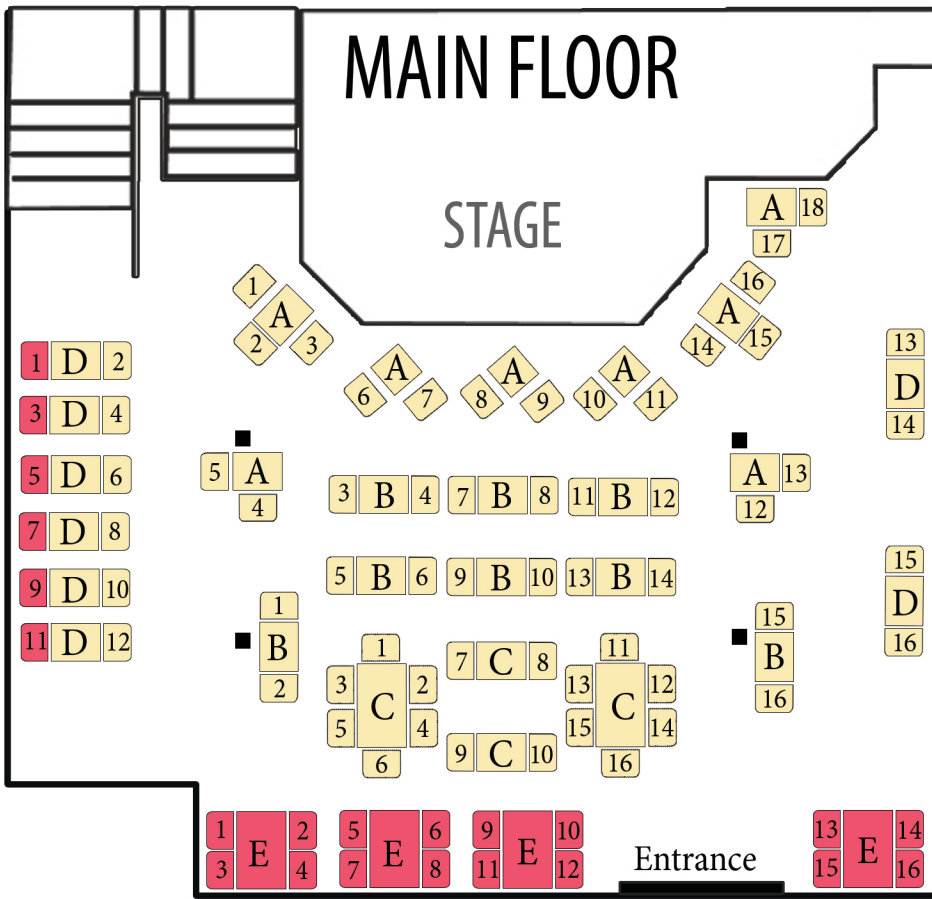

JOHN C. COURT CABARET

- Regular Seat
- Booth Seat
- Support Beam

- Regular Seat
- High top (barstool-height chair), moves to ● at showtime