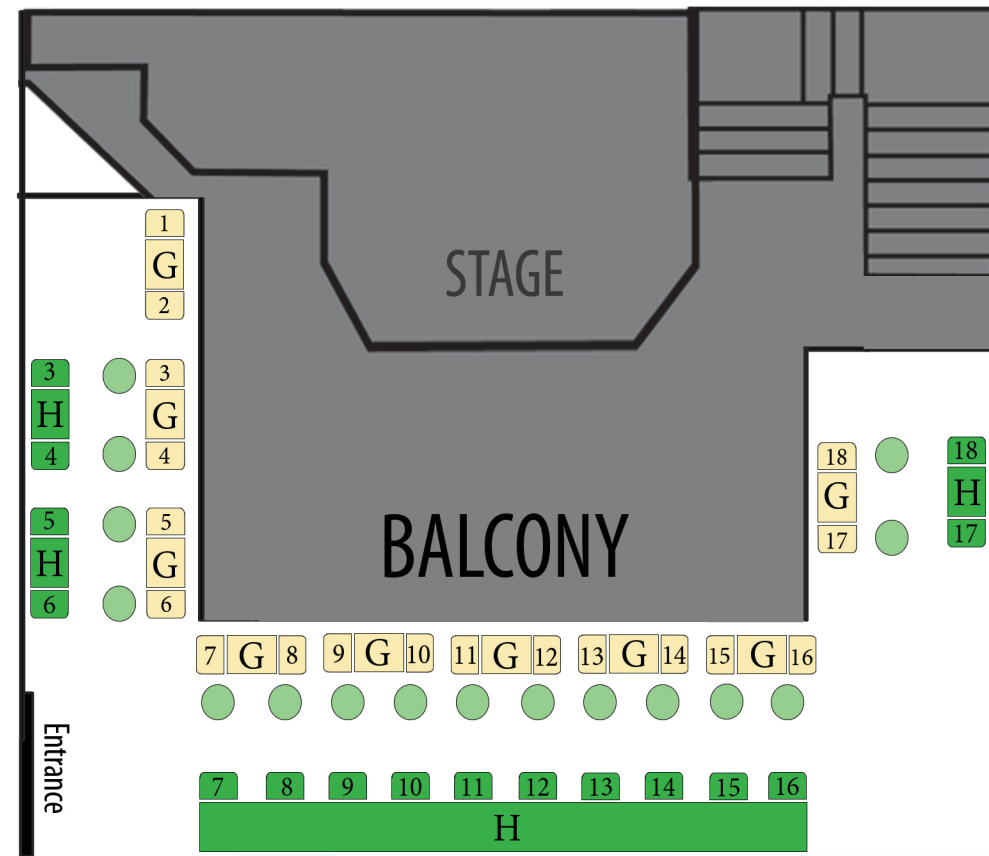

BOWNE'S LAB THEATRE

- Regular Seat
- High top (barstool-height chair)
- Counter Seating
- Support Beam

- Regular Seat
- High top (barstool-height chair), moves to High top at showtime