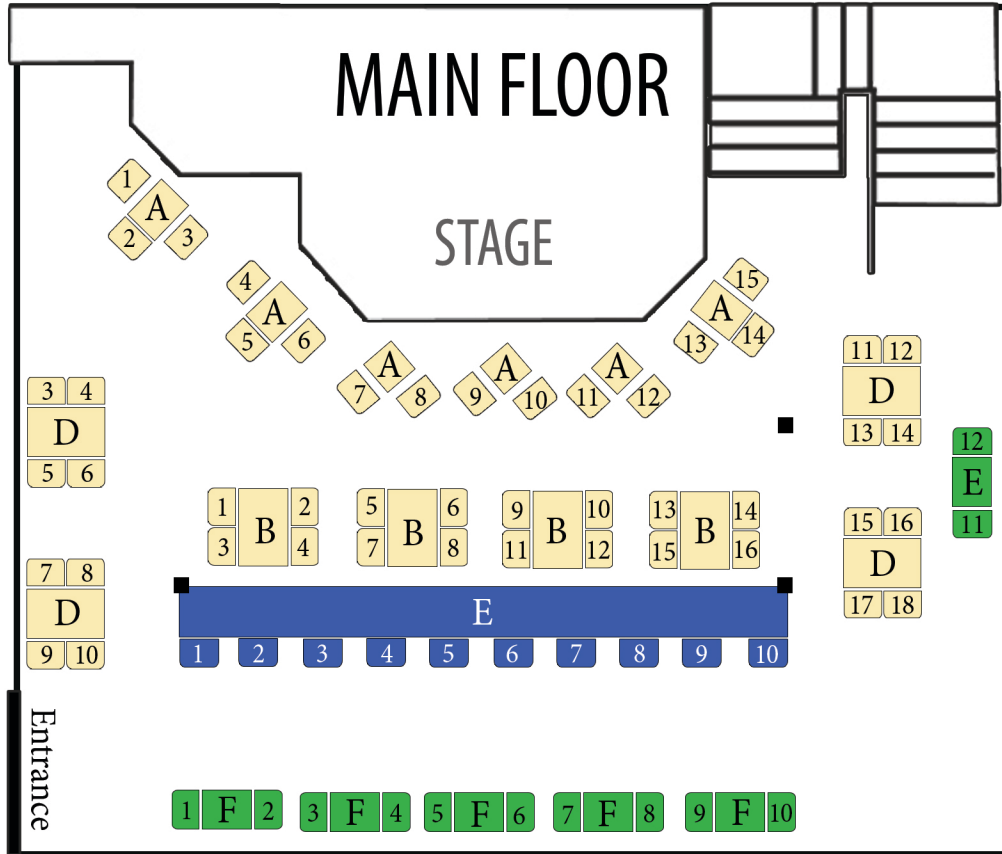

BOWNE'S LAB THEATRE

- Regular Seat
- High top (barstool-height chair)
- Counter Seating
- Support Beam

- Regular Seat
- High top (barstool-height chair), moves to High top at showtime